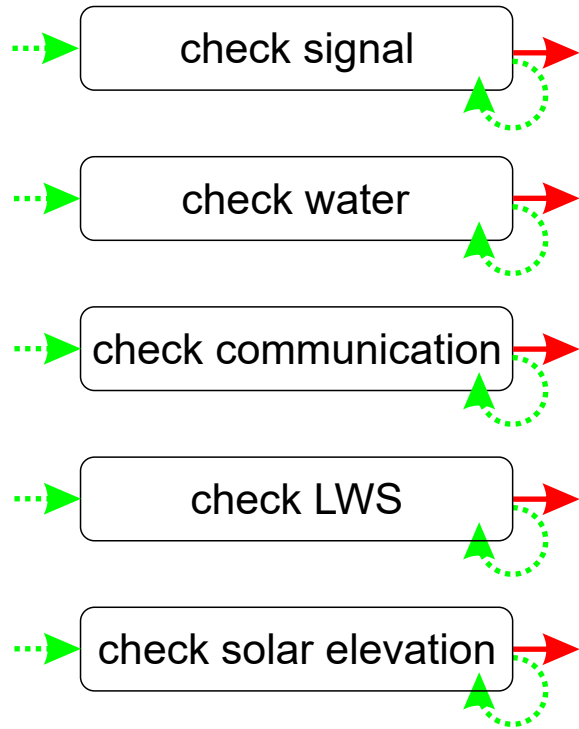

Startup

Sounding

Shutdown