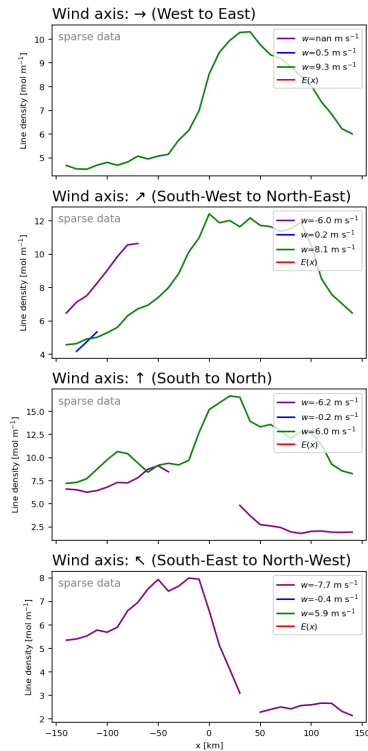

40.2 Spring