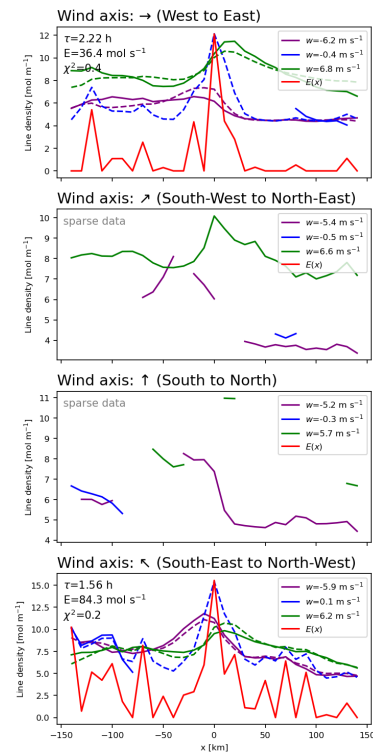

38.2 Spring