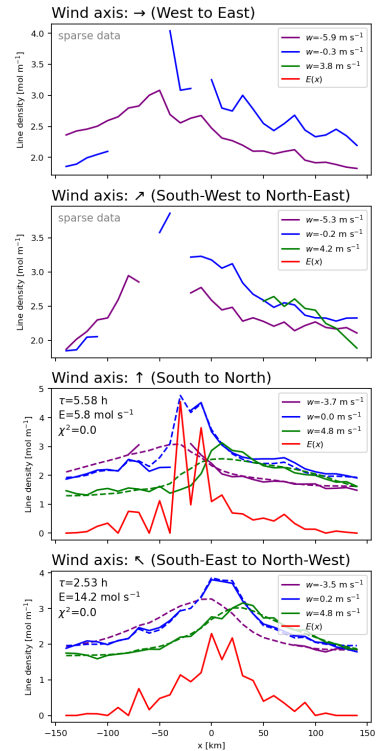

53.3 Summer