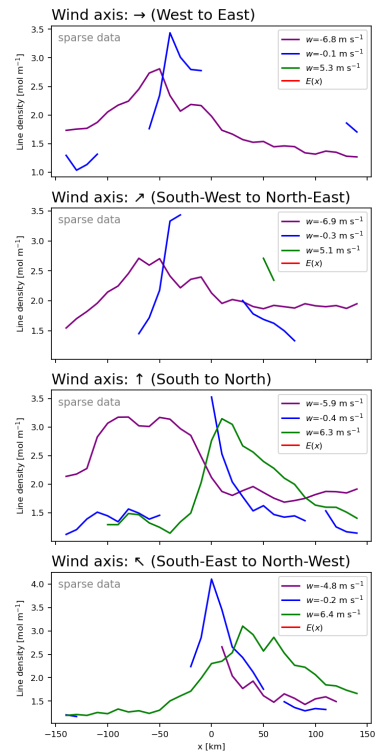

53.1 Winter