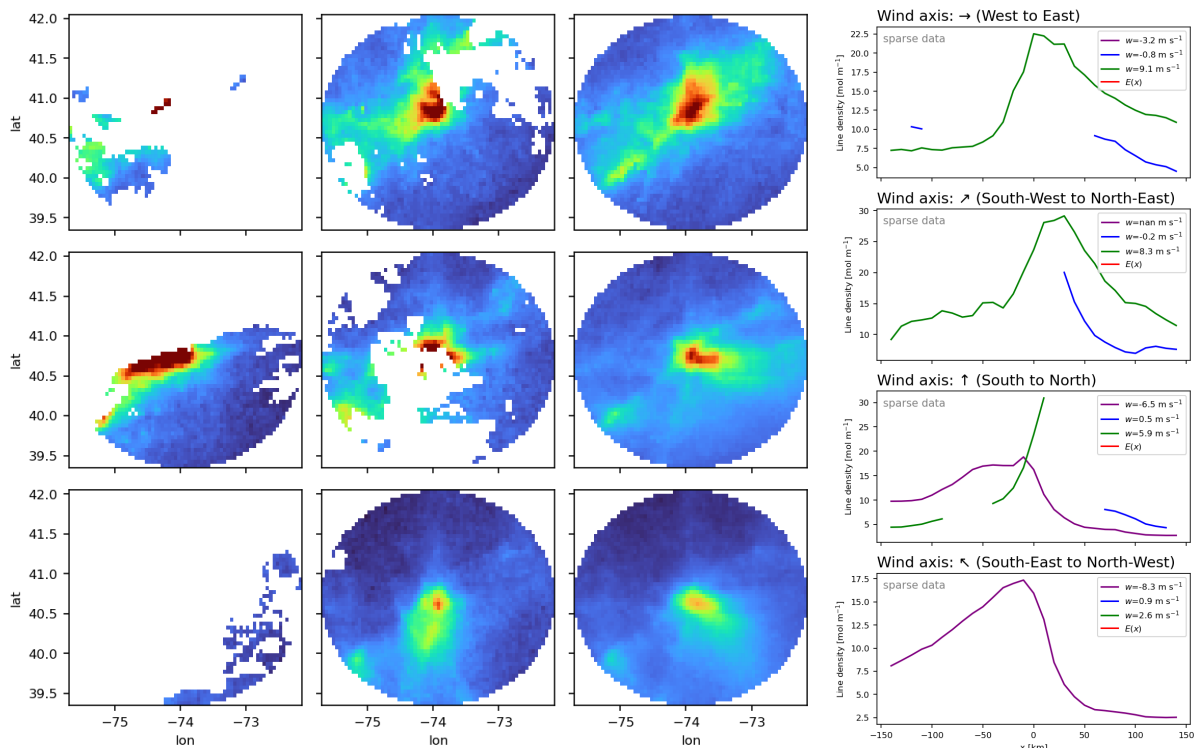

This Supplement provides (a) seasonal maps of NO_x for different wind directions, and (b) the respective line densities and fit results, for the 100 cities listed in table 1 where lifetime/emission estimates were possible.

The following colormap is used for all VCD maps below:

1 Delhi

1.1 Winter

1.2 Spring

1.3 Summer

1.4 Autumn

2 Seoul

2.1 Winter

2.2 Spring

2.3 Summer

2.4 Autumn

3 Cairo

3.1 Winter

3.2 Spring

3.3 Summer

3.4 Autumn

4 New York

4.1 Winter

4.2 Spring

4.3 Summer

4.4 Autumn

5 Moscow

5.1 Winter

5.2 Spring