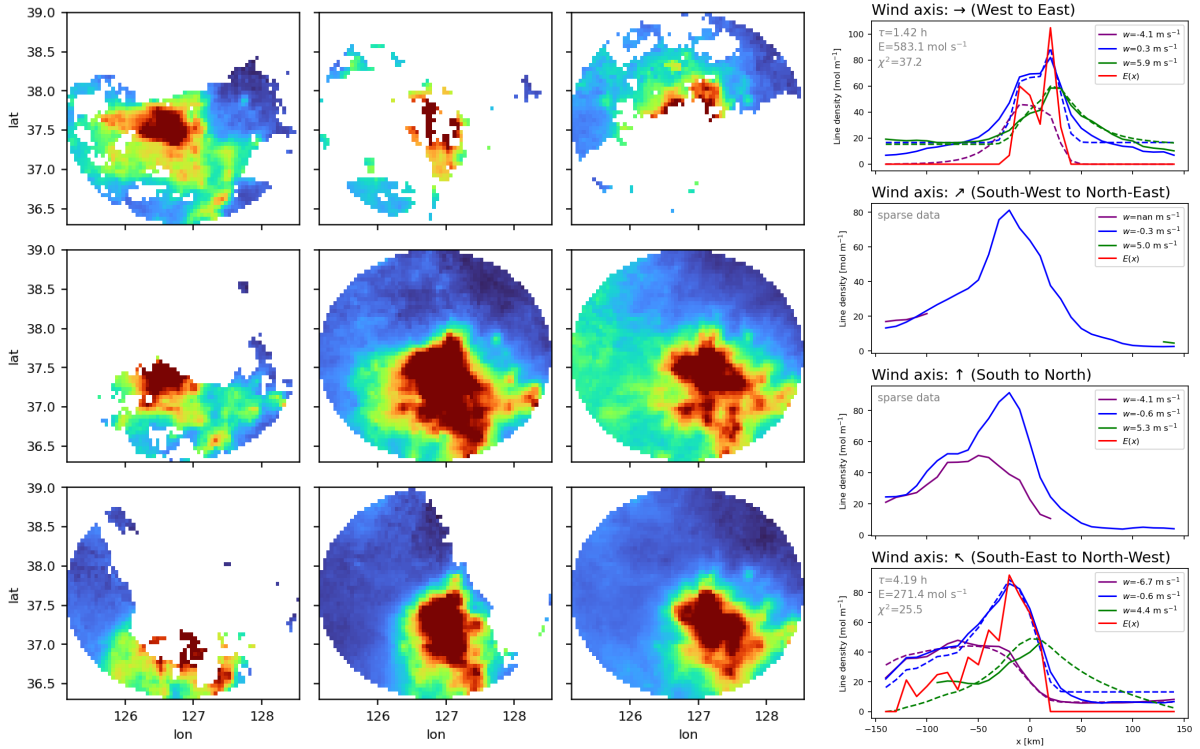

95.2 Spring

95.3 Summer

95.4 Autumn

96.1 Winter

96.2 Spring

96.3 Summer

96.4 Autumn

97 Edmonton