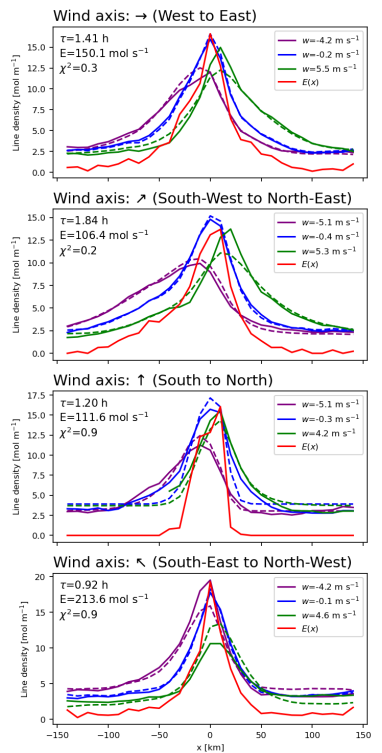

22.2 Spring