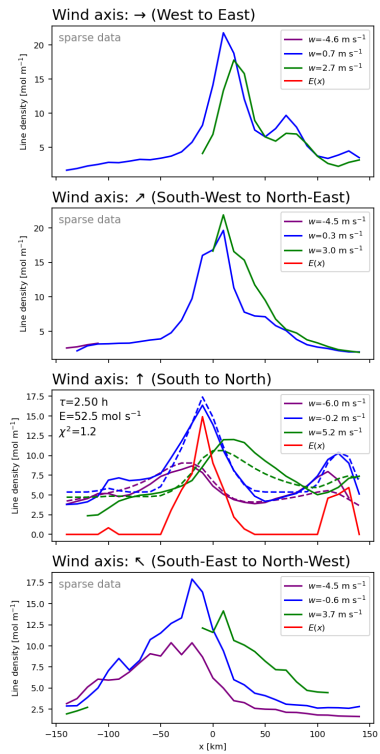

36.1 Winter