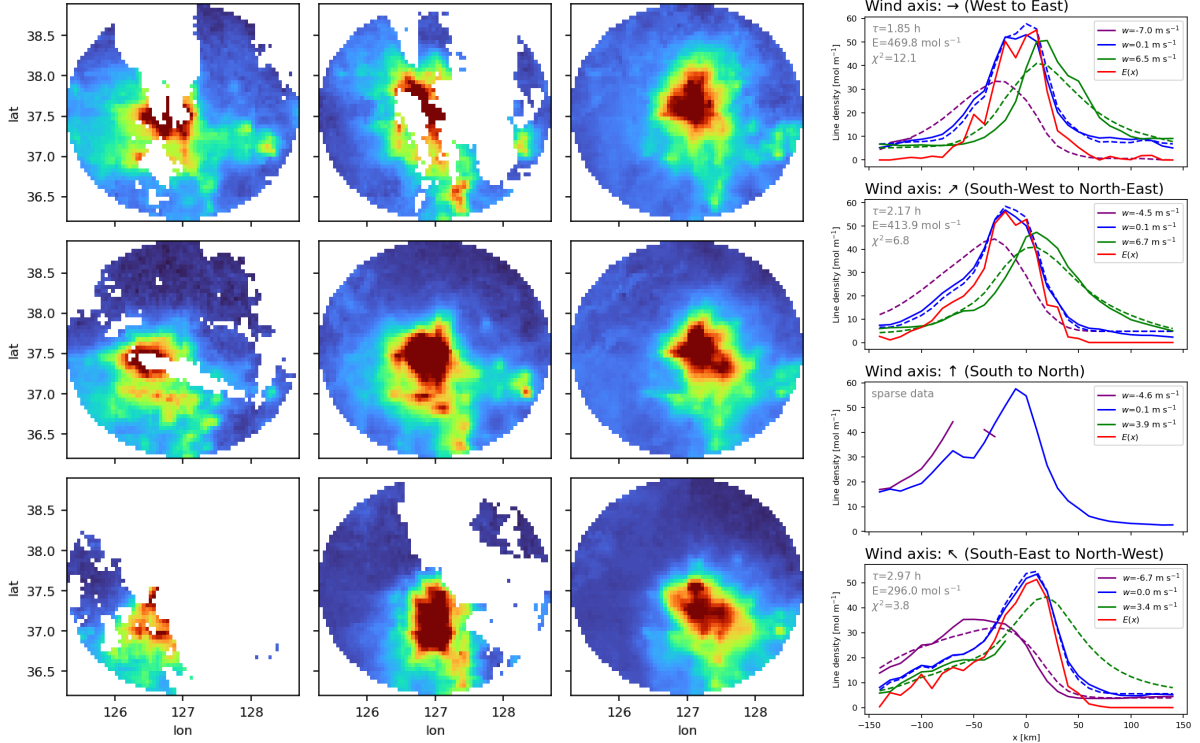

This Supplement provides (a) seasonal maps of NO_x for different wind directions, and (b) the respective line densities and fit results, for the 100 cities listed in table 1 where lifetime/emission estimates were possible.

The following colormap is used for all VCD maps below:

1 Delhi

1.1 Winter

1.2 Spring

1.3 Summer

1.4 Autumn

2 Seoul

2.1 Winter

2.2 Spring

2.3 Summer

2.4 Autumn

3 Cairo

3.1 Winter

3.2 Spring

3.3 Summer

3.4 Autumn