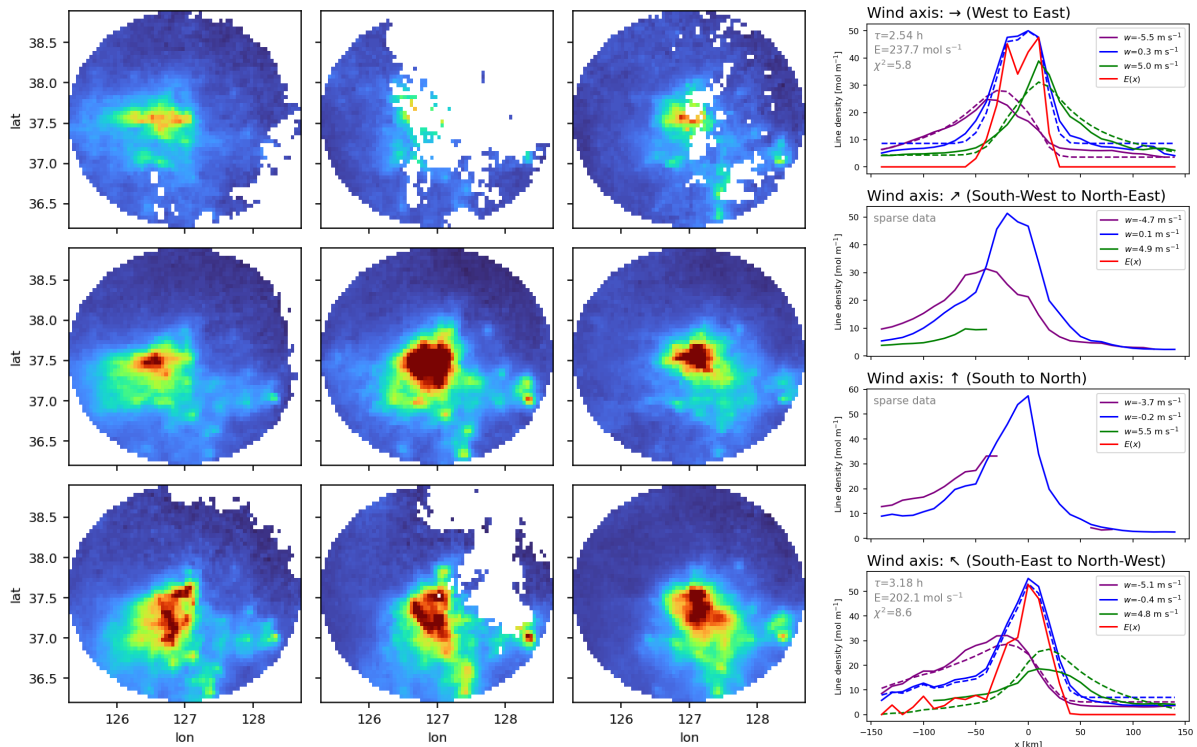

This Supplement provides (a) seasonal maps of NO_x for different wind directions, and (b) the respective line densities and fit results, for the 100 cities listed in table 1 where lifetime/emission estimates were possible.

The following colormap is used for all VCD maps below:

1 Delhi

1.1 Winter

1.2 Spring

1.3 Summer

1.4 Autumn

2 Seoul

2.1 Winter

2.2 Spring

2.3 Summer

2.4 Autumn

3 Cairo

3.1 Winter

3.2 Spring

3.3 Summer

3.4 Autumn