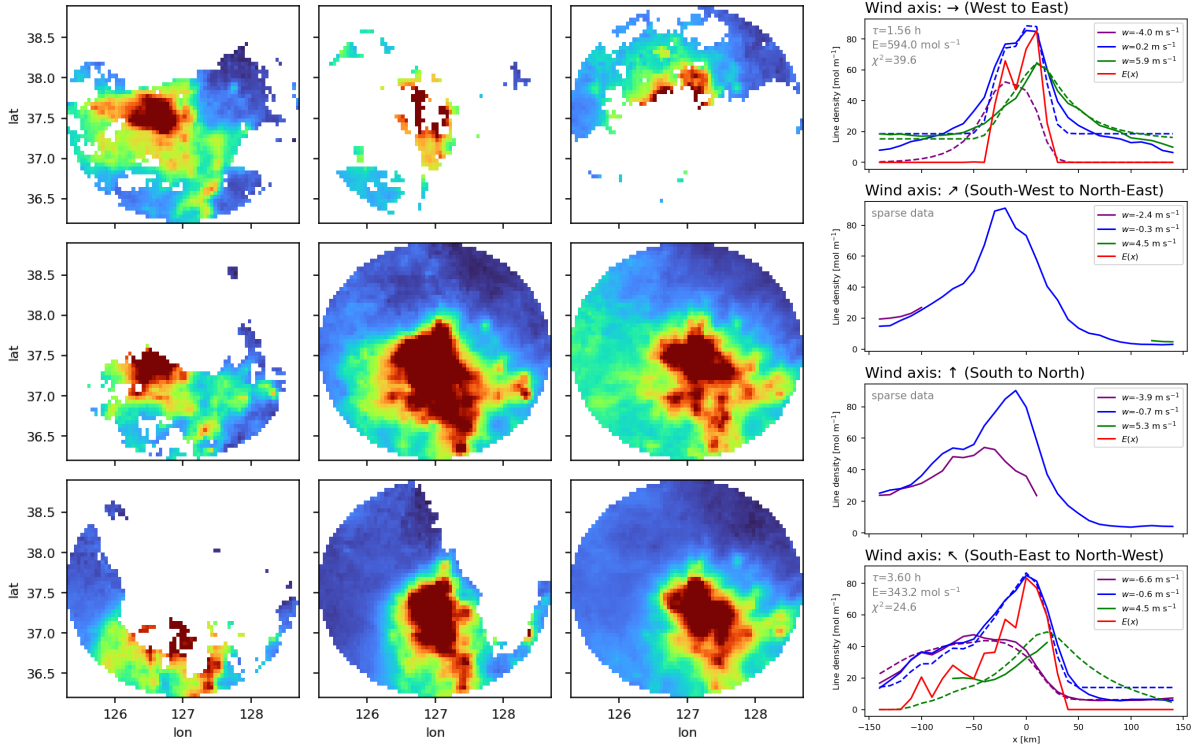

This Supplement provides (a) seasonal maps of NO_x for different wind directions, and (b) the respective line densities and fit results, for the 100 cities listed in table 1 where lifetime/emission estimates were possible.

The following colormap is used for all VCD maps below:

1 Delhi

1.1 Winter

1.2 Spring

1.3 Summer

1.4 Autumn

2 Seoul

2.1 Winter

2.2 Spring

2.3 Summer

2.4 Autumn

3 Cairo

3.1 Winter

3.2 Spring

3.3 Summer

3.4 Autumn