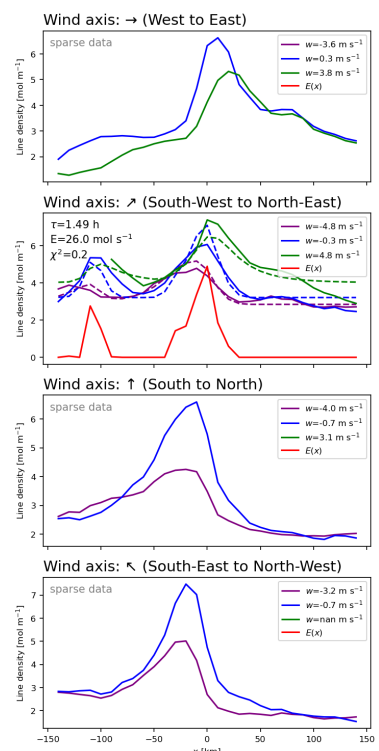

33.4 Autumn