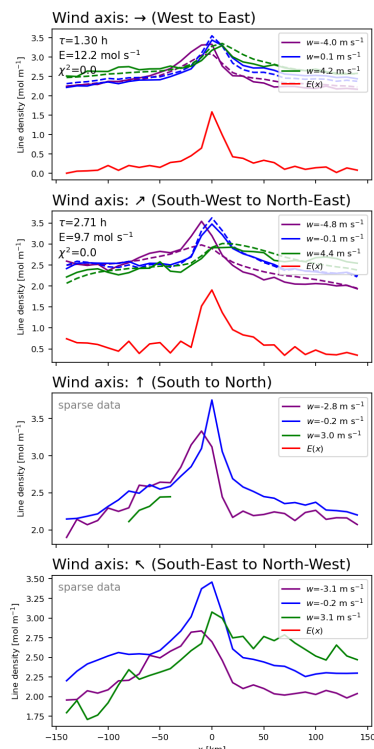

37.4 Autumn