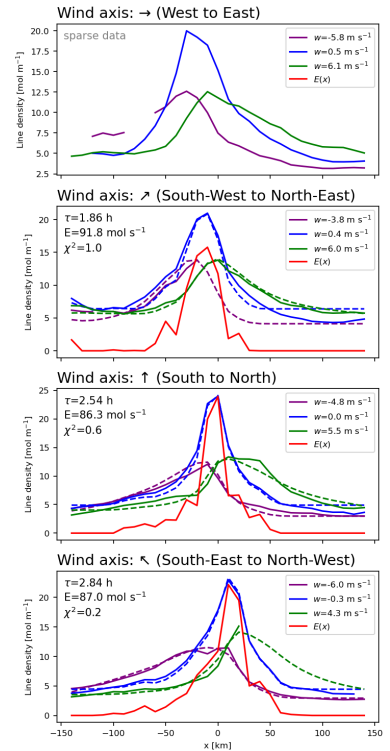

51.3 Summer