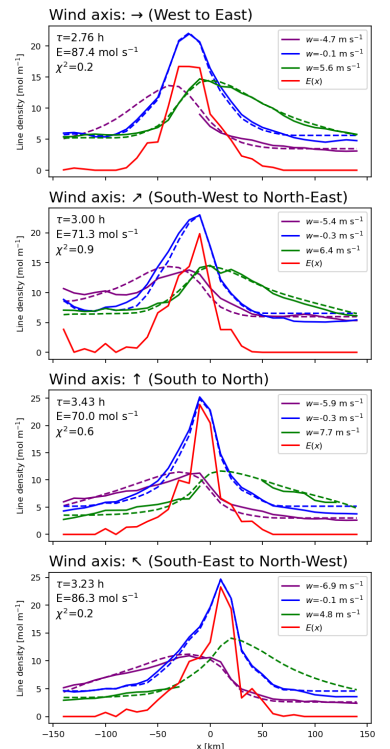

51.4 Autumn