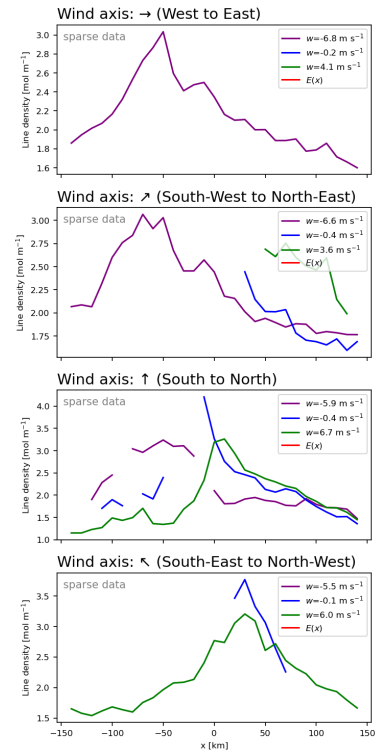

53.2 Spring