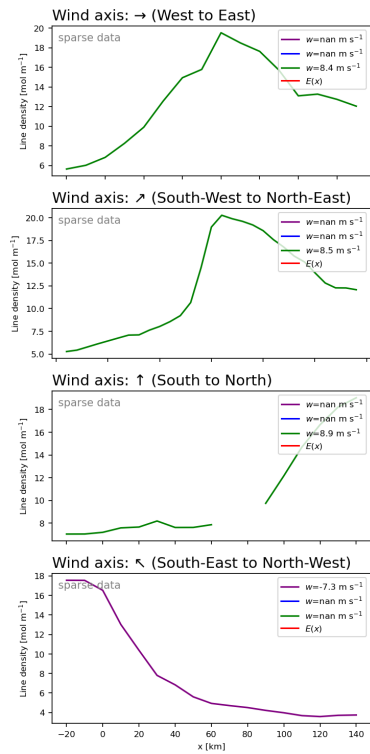

The following colormap is used for all VCD maps below:

1 Delhi

1.1 Winter

1.2 Spring

1.3 Summer

1.4 Autumn

2 Seoul

2.1 Winter

13.3 Summer

13.4 Autumn

14 Chicago

14.1 Winter

14.2 Spring

14.3 Summer

14.4 Autumn

15 Changsha