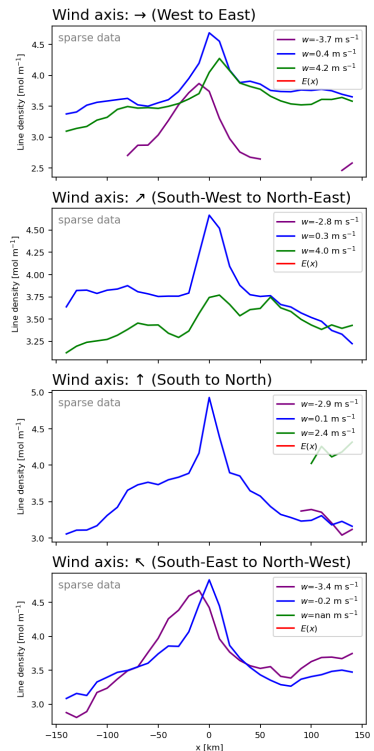

37.3 Summer