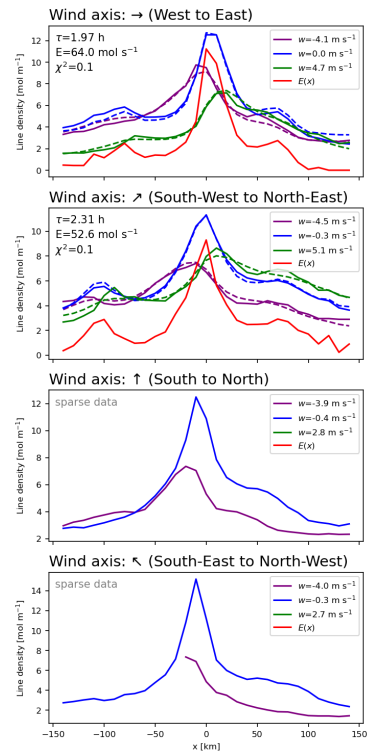

33.1 Winter