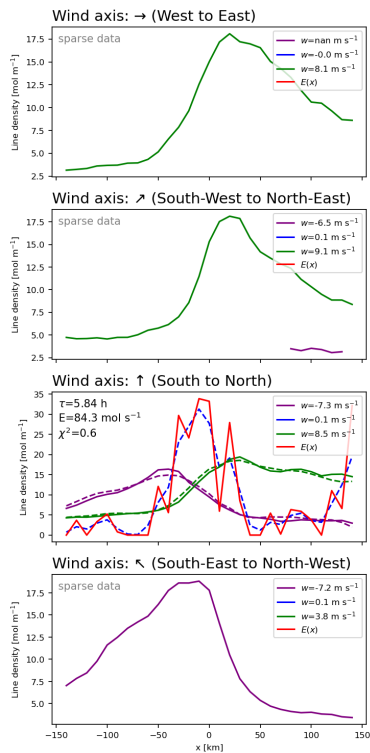

The following colormap is used for all VCD maps below:

1 Delhi

1.1 Winter

1.2 Spring

1.3 Summer

1.4 Autumn

2 Seoul

2.1 Winter

13.3 Summer

13.4 Autumn

14 Chicago

14.1 Winter

14.2 Spring

14.3 Summer

14.4 Autumn

15 Changsha