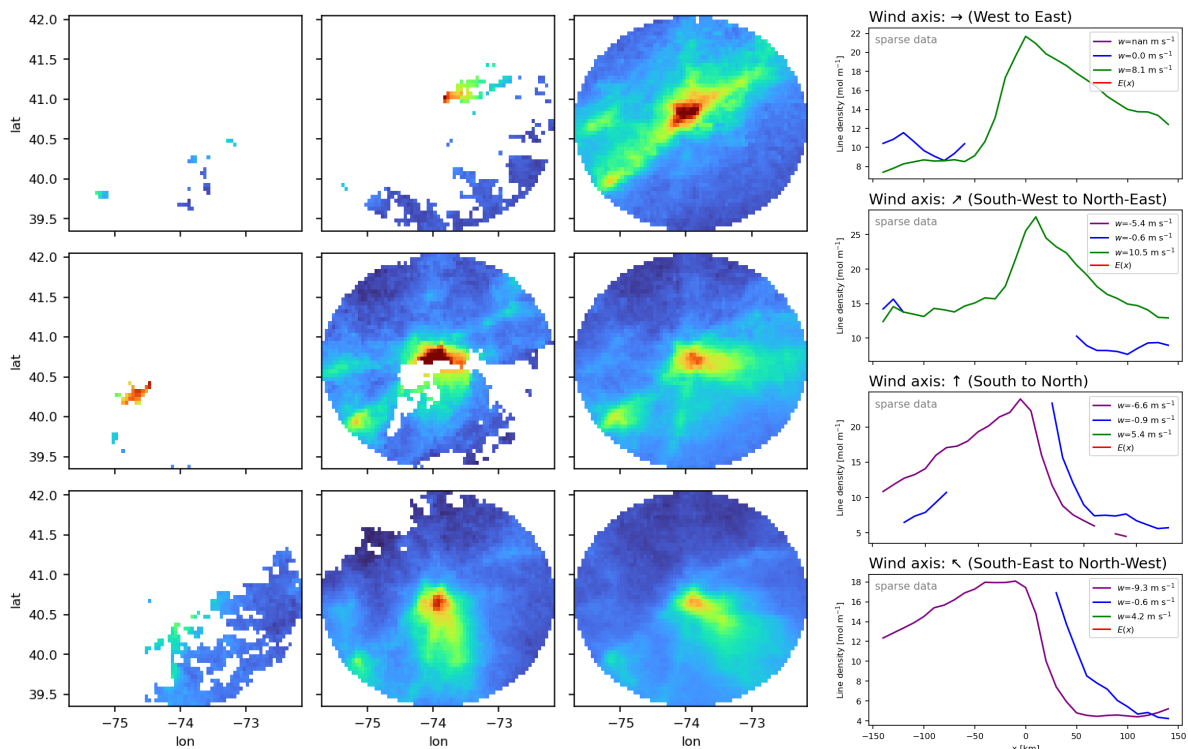

4 New York

4.1 Winter