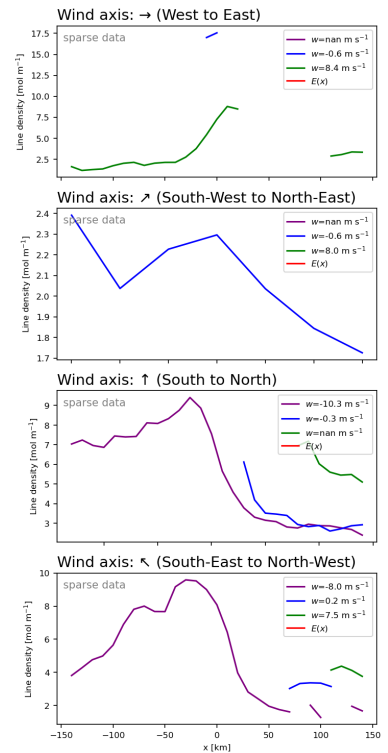

31.3 Summer