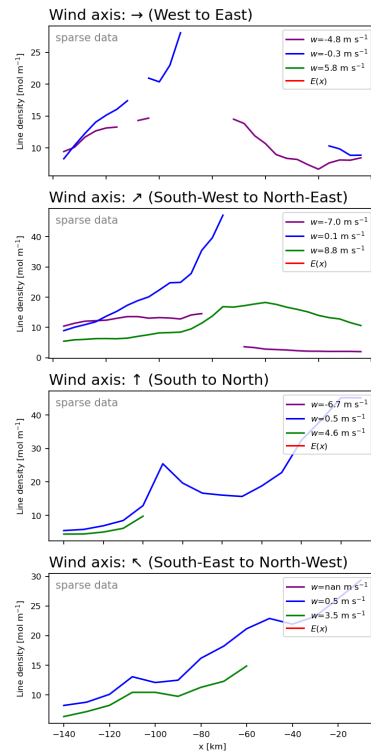

7 Istanbul

7.1 Winter