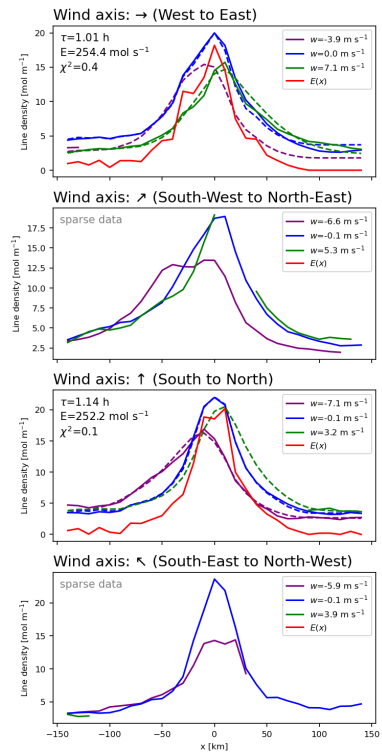

22.1 Winter