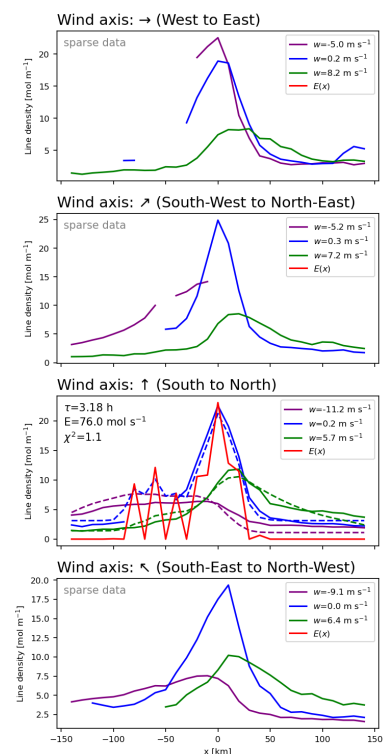

31.4 Autumn