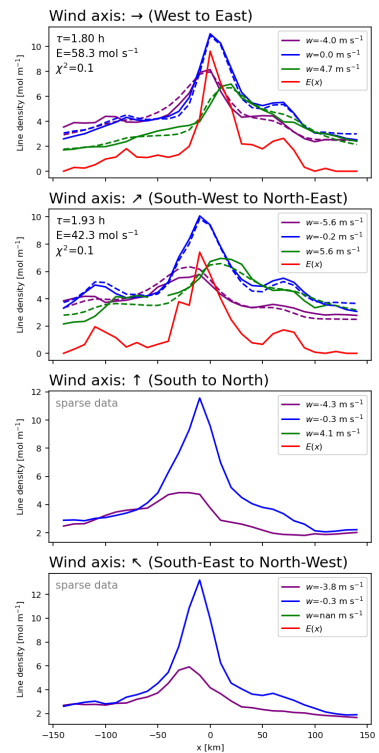

33.2 Spring