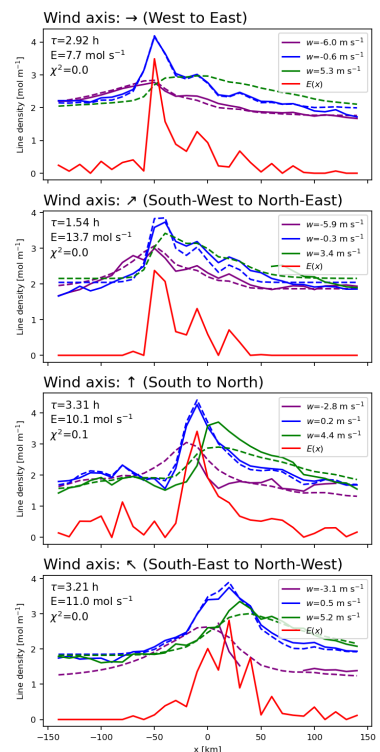

53.4 Autumn