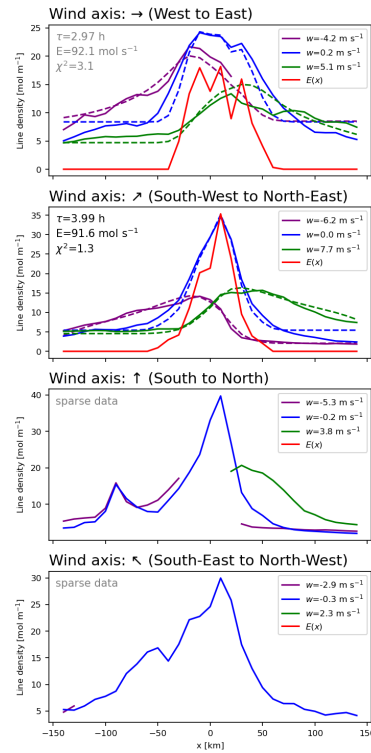

7 Istanbul

7.1 Winter

7.2 Spring