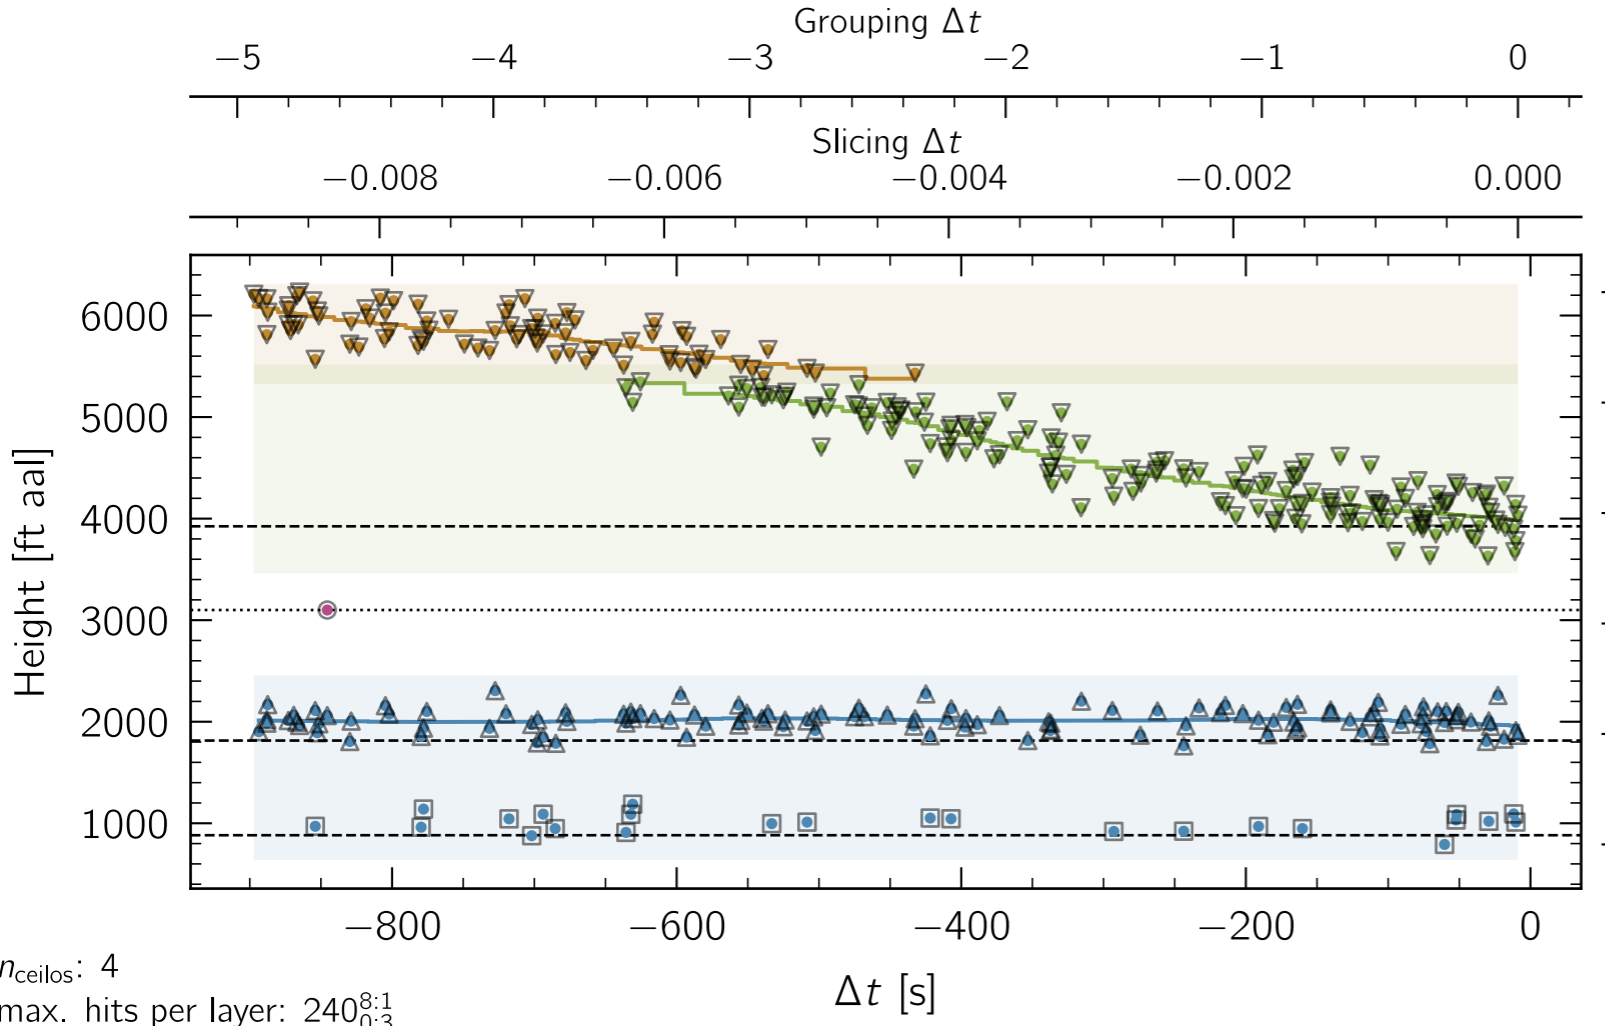

ampycloud: FEW008 SCT018 OVC039
MSA: 10000 ft aal

↓ Slices: 4 ↓ Groups: 3 ↓ Layers: 4

$n_{\text{ceilos}}: 4$
max. hits per layer: $240_{0:3}^{8:1}$