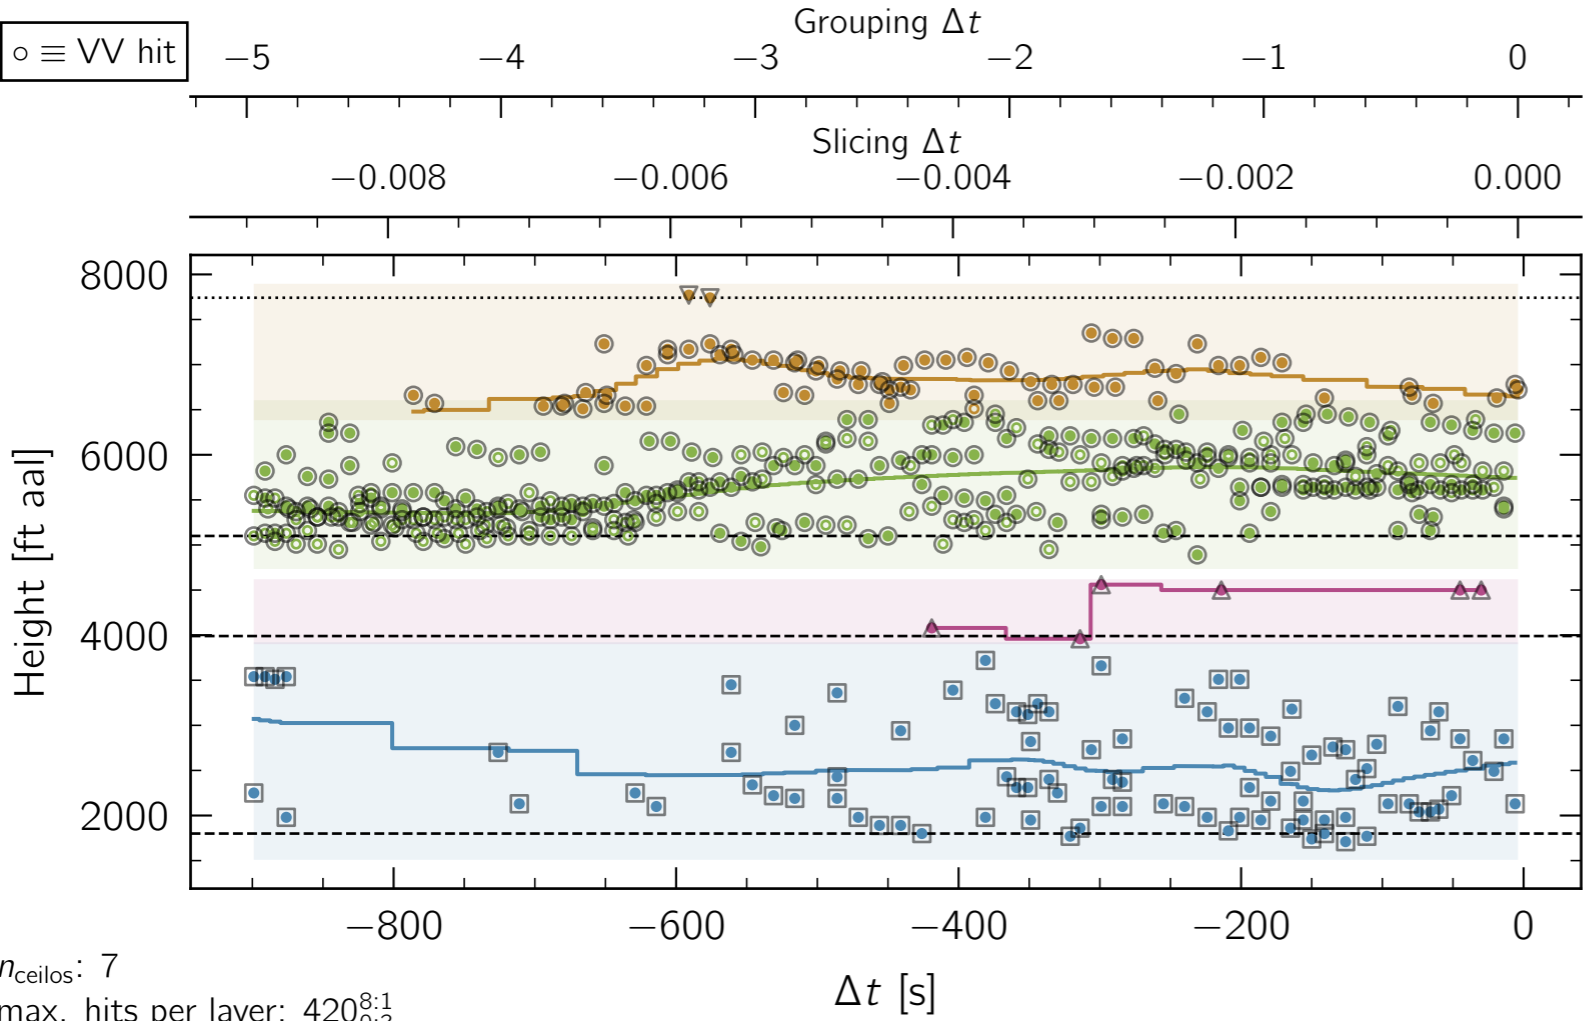

○ ≡ VV hit

Human observer: FEW017 BKN050

ampycloud: FEW018 BKN051

MSA: 8000.0 ft aal

↓ Slices: 4

↓ Groups: 4

↓ Layers: 4

○ FEW065  $f:327$  ft ⇌

● BKN051  $f:524$  ft ⇌

○ FEW039  $f:0$  ft ⇌

○ FEW018  $f:930$  ft ⇌

● BKN051 —

○ FEW039

○ FEW018

● BKN051

○ FEW039

○ FEW018

Kloten

$\Delta t_{ref}$ : 2020-12-24 01:20:00

$n_{ceilos}$ : 7  
max. hits per layer: 420<sub>0:3</sub><sup>8:1</sup>

Created with ampycloud v2.0.0