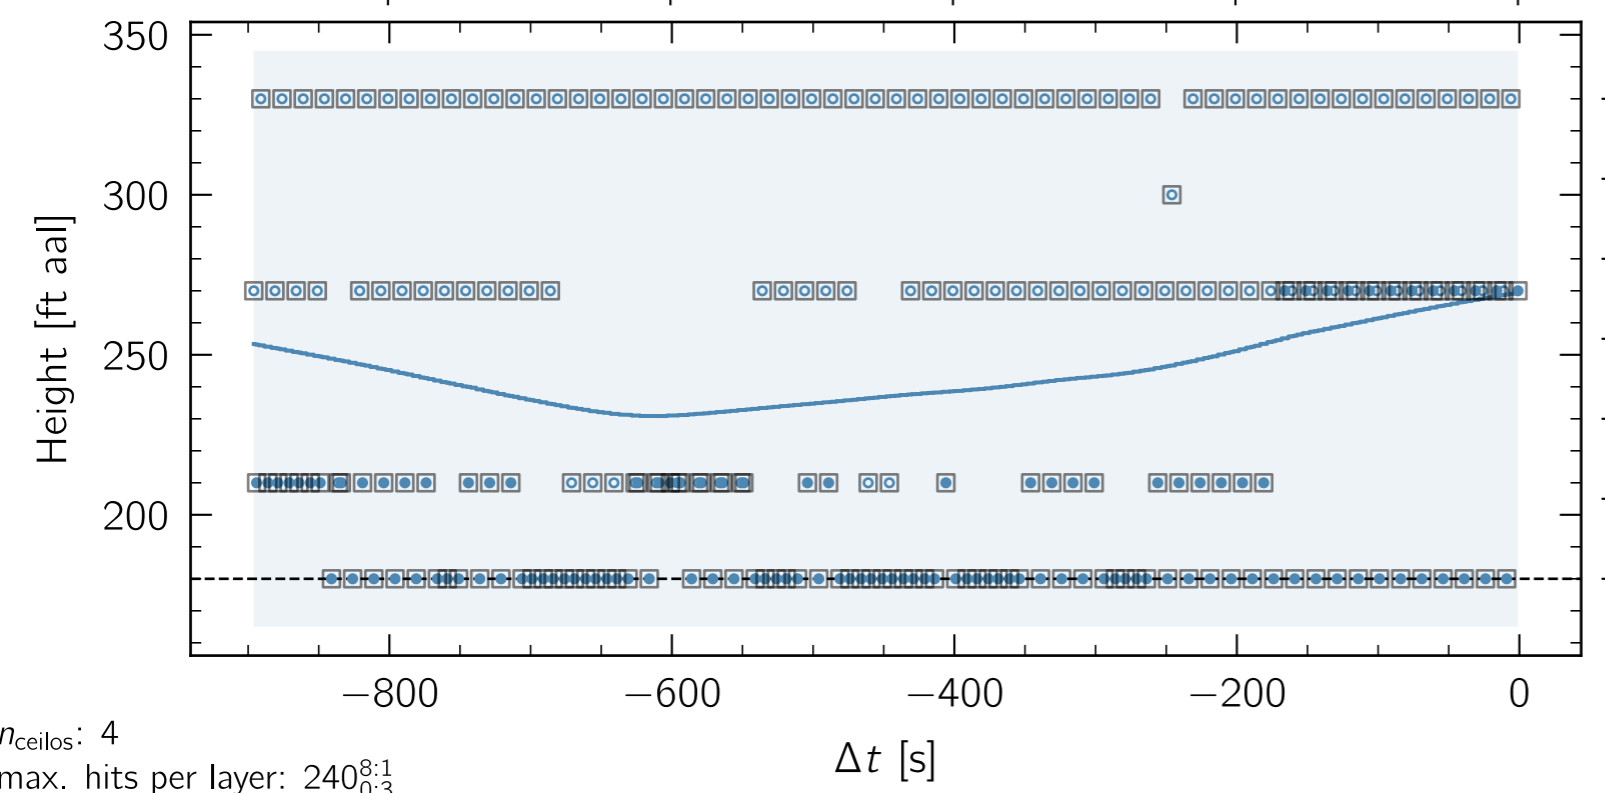

○ ≡ VV hit

Human observer: **OVC001**

ampycloud: OVC001
MSA: 10000.0 ft aal

↓ Slices: 1 ↓ Groups: 1 ↓ Layers: 1

Slicing height

$n_{\text{ceilos}}: 4$
max. hits per layer: $240_{0:3}^{8:1}$

Geneva
 $\Delta t_{\text{ref}}: 2021-12-15 06:50:00$