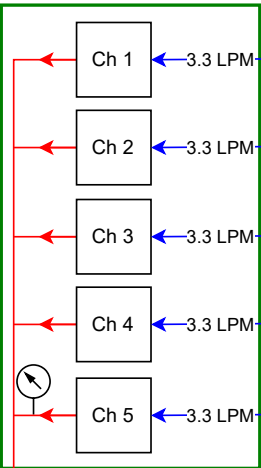

CPC FARM

Outdoor Air

PSD

Key

- HEPA Filter
- Blower
- Vacuum Pump
- Pressure Gauge