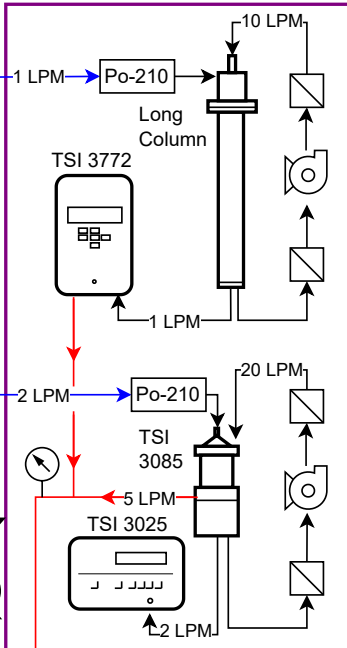

CPC FARM

Outdoor Air

PSD

Key

- HEPA Filter
- Blower
- Vacuum Pump
- Pressure Gauge