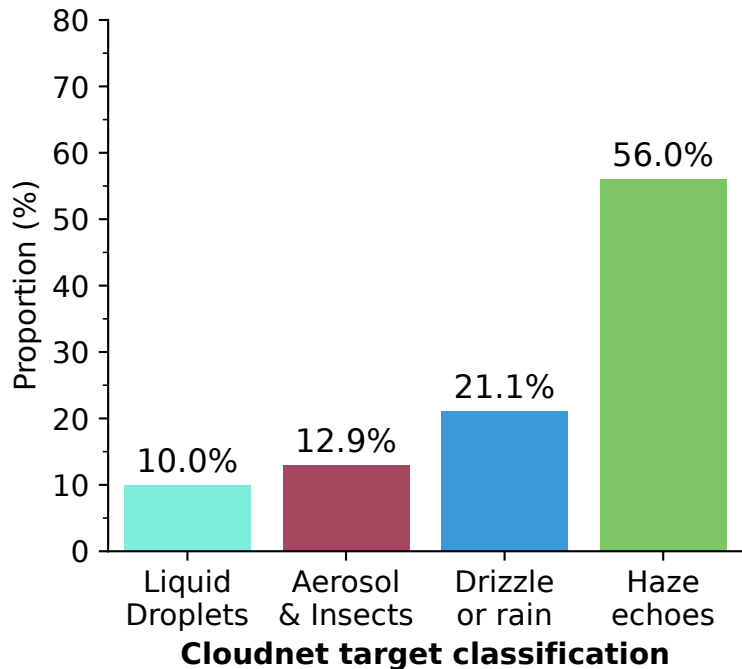

Pixels with Ze < -50 dBZ (a)**Virga-Sniffer haze echo pixels (b)****Pixels classified as Haze echoes by the novel method (c)**