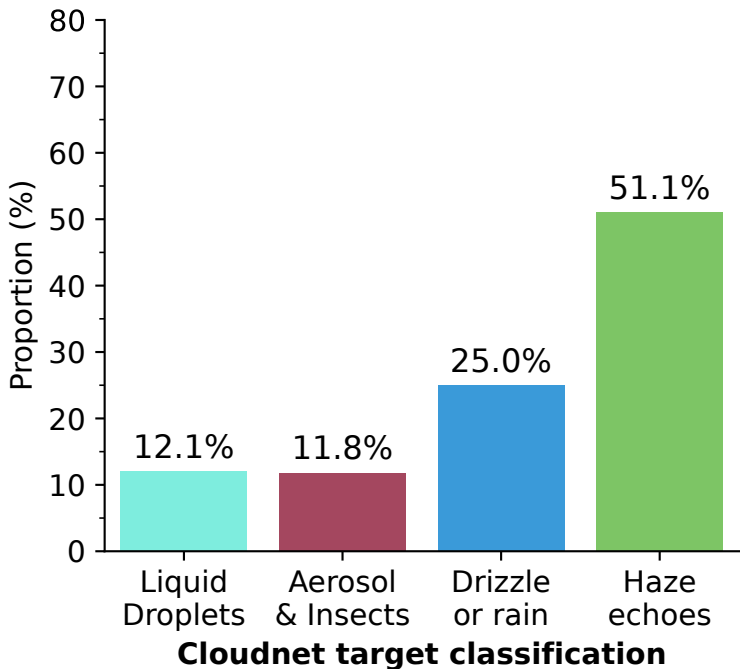

Pixels with Ze < -50 dBZ (a)**Virga-Sniffer haze echo pixels (b)****Pixels classified as Haze echoes by the novel method (c)**