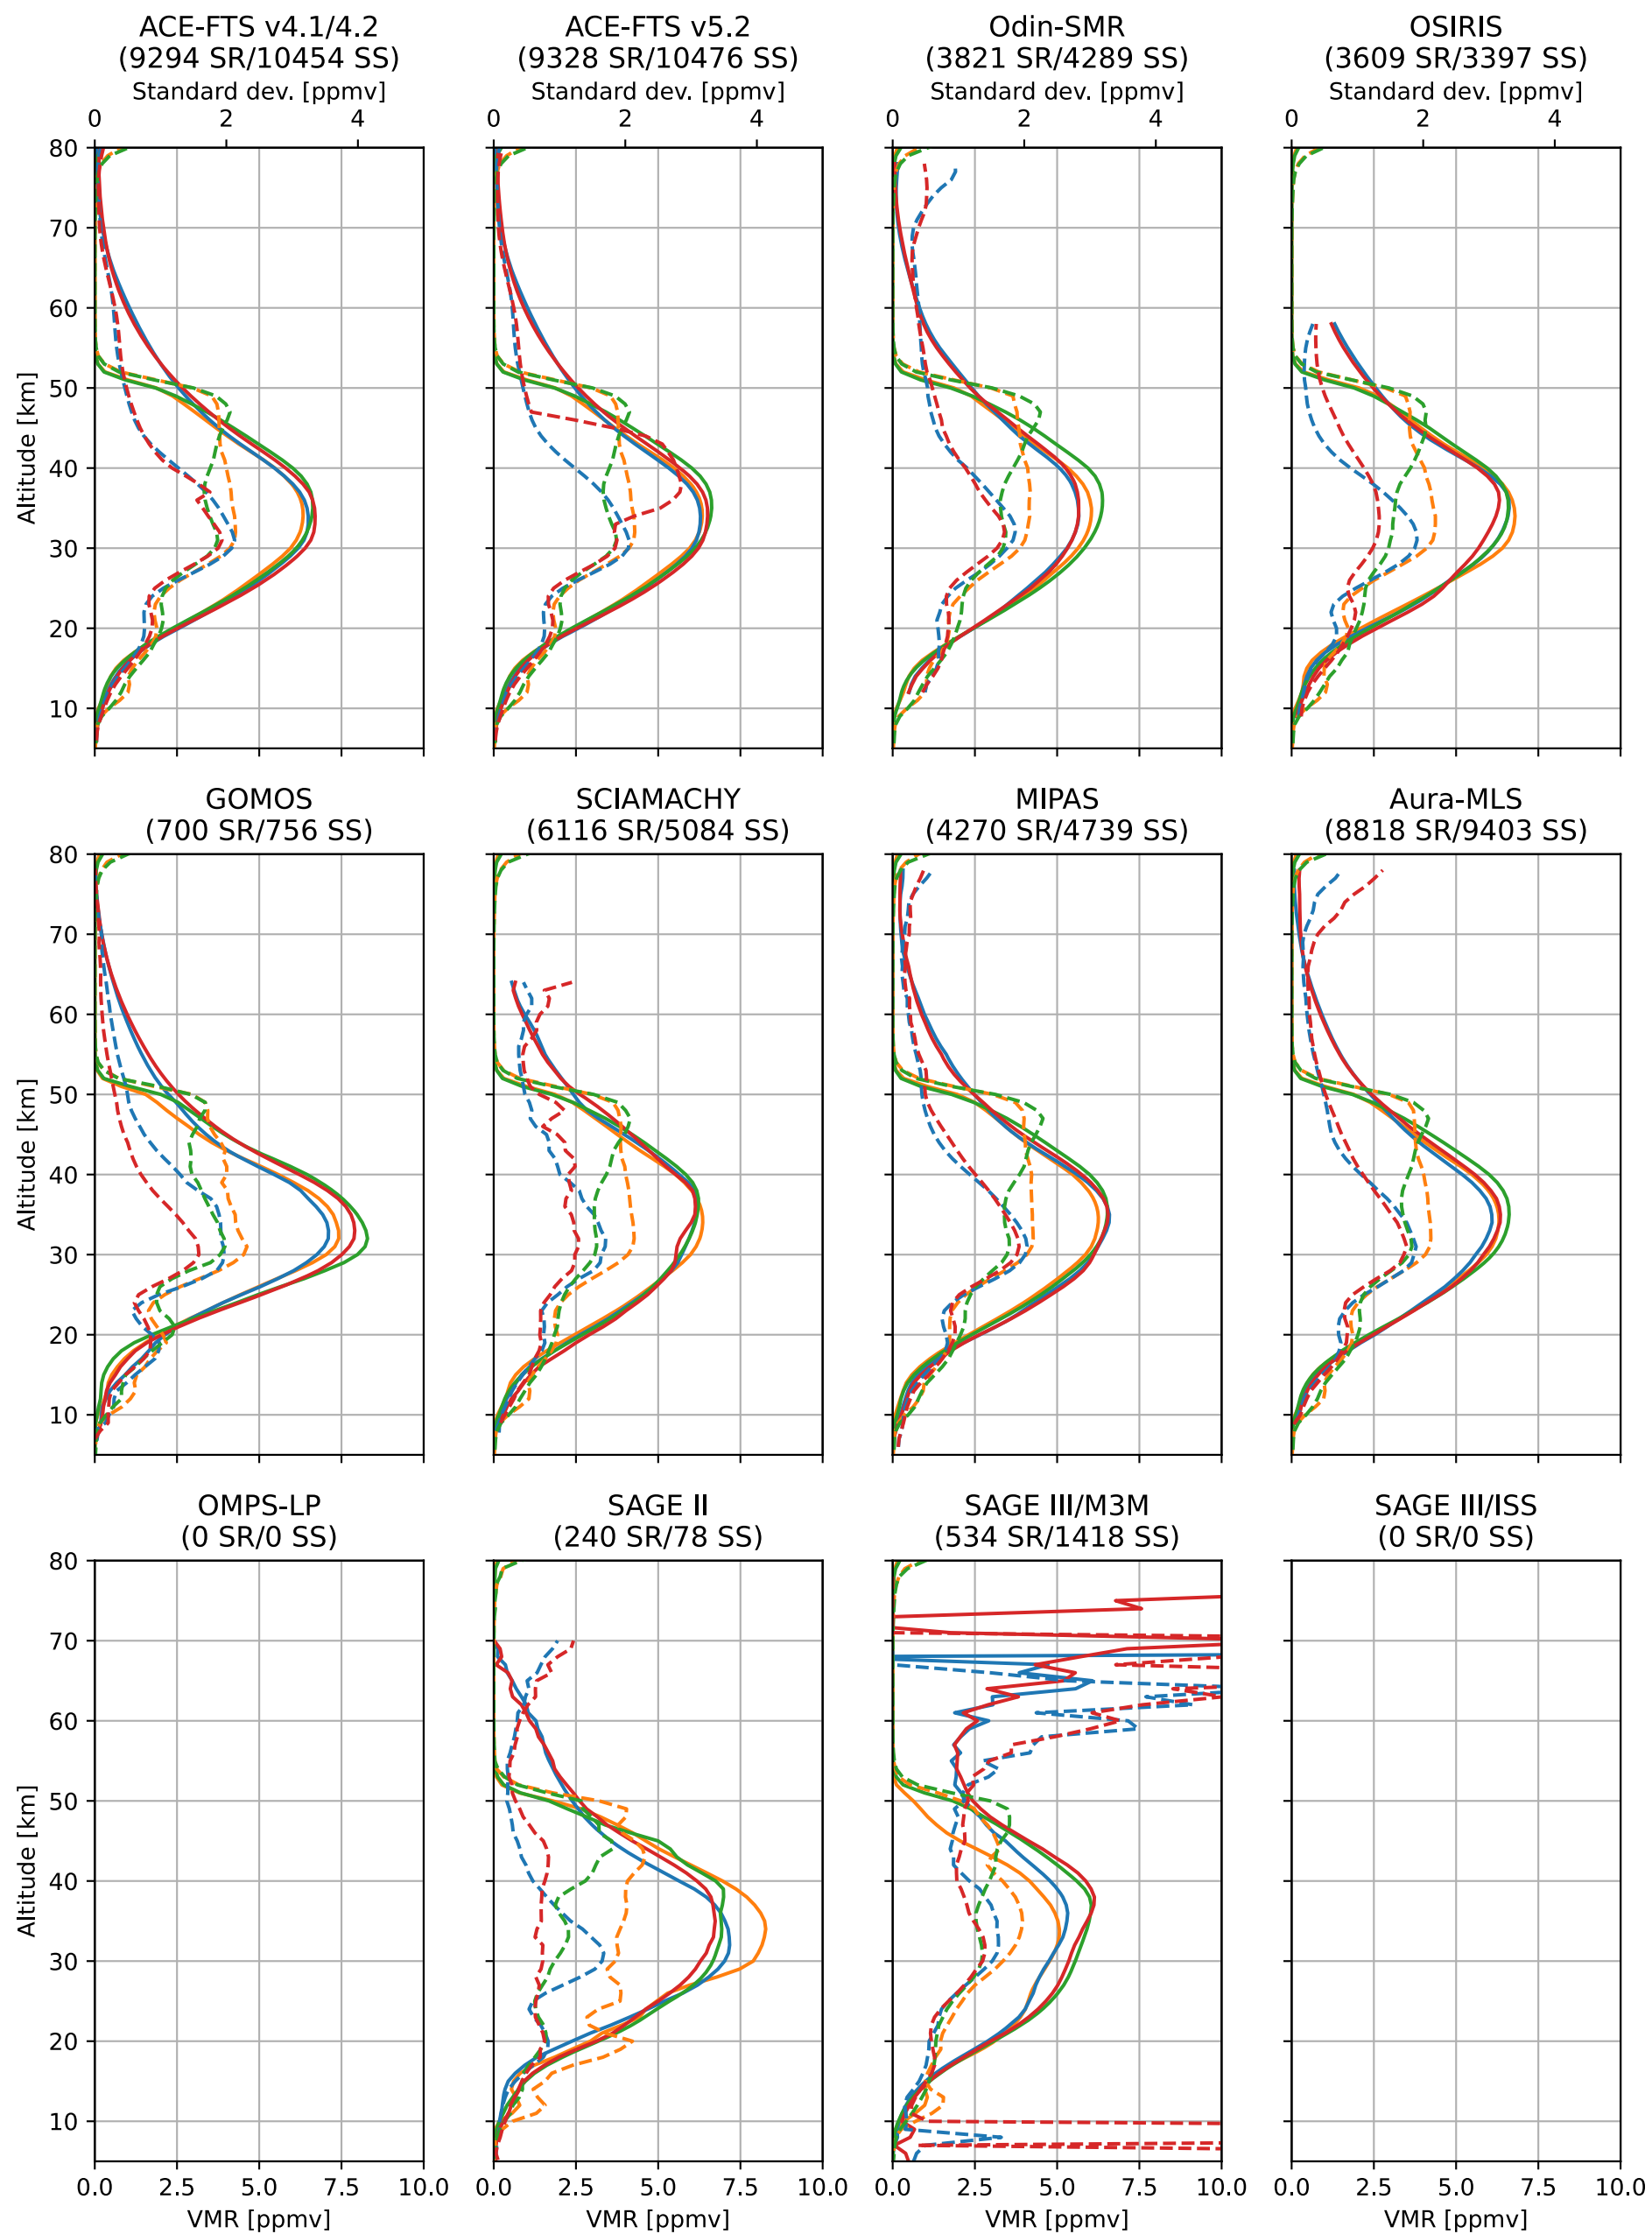

UV. O₃ comparison: Mean profiles

— MAESTRO SR
 — Comparison instrument SR
 — MAESTRO SS
 — Comparison instrument SS