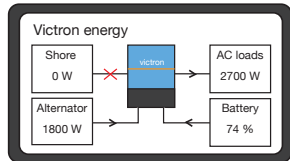

Live data screens to passenger and base

Airmar WX200
WS, WD, P, T, RH

MetOne 094
Solar radiation

Silica dryer

RecPro 15k A/C

Router

PC

TSI 3787 CPC
TSP

Aerosol-D Spider-Magic
UFP size dist.

Palas Fidas 100
PM₁/PM_{2.5}

Magee AE33
Black carbon

Licor 7200
CO₂

Aeris Mira Ultra
CH₄/C₂H₆

Aeris Mira Ultra
CO/N₂O

2BTech Model 211
O₃

Aerodyne CAPS
NO₂

EcoPhysics nCLD 855Y
NO_x/NO

Aerodyne
Vocus PTR-TOF-MS
VOCs

Sample line
pump

Dashcam

Nations 280A
alternator

— Communications cable — Stainless steel tubing
— Teflon tubing — Positive/negative 12 V DC cable

Power system

GPS/cellular antenna