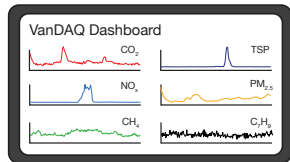

Live data screens to passenger and base

Airmar WX200
WS, WD, P, T, RH

MetOne 094
Solar radiation

Silica dryer

RecPro 15k A/C

Router

PC

TSI 3787 CPC
TSP

EcoPhysics nCLD 855Y
NO_x/NO

Aerodyne
Vocus PTR-TOF-MS
VOCs

Sample line
pump

Dashcam

Nations 280A
alternator

— Communications cable — Stainless steel tubing
— Teflon tubing — Positive/negative 12 V DC cable