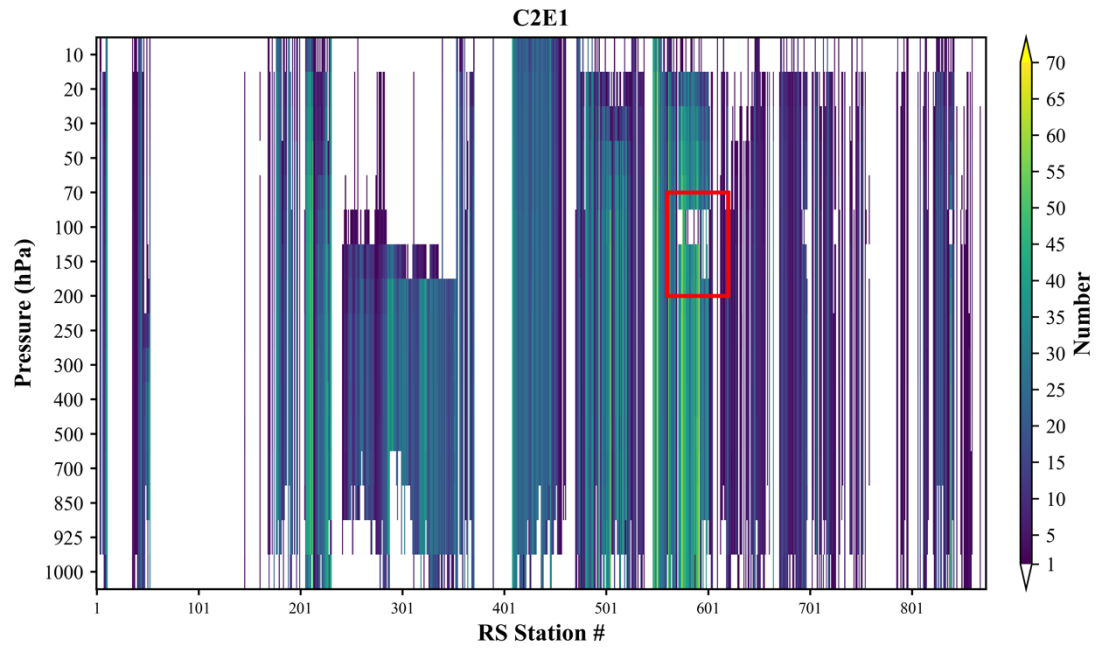

Figure S1: The number of Y008 RO observations matched to each of the 873 RS stations.

Figure S1: The number of MTPC RO observations matched to each of the 873 RS stations.

Figure S1: The number of C2E1 RO observations matched to each of the 873 RS stations.