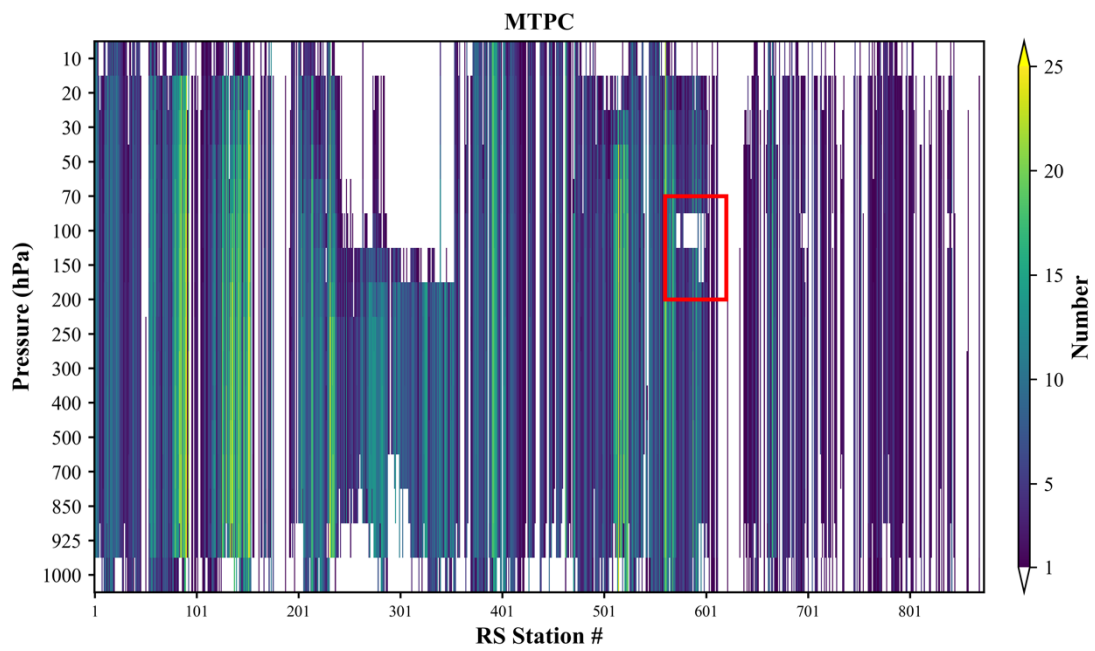

Figure S1: The number of Y008 RO observations matched to each of the 873 RS stations.

Figure S1: The number of MTPC RO observations matched to each of the 873 RS stations.

Figure S1: The number of C2E1 RO observations matched to each of the 873 RS stations.